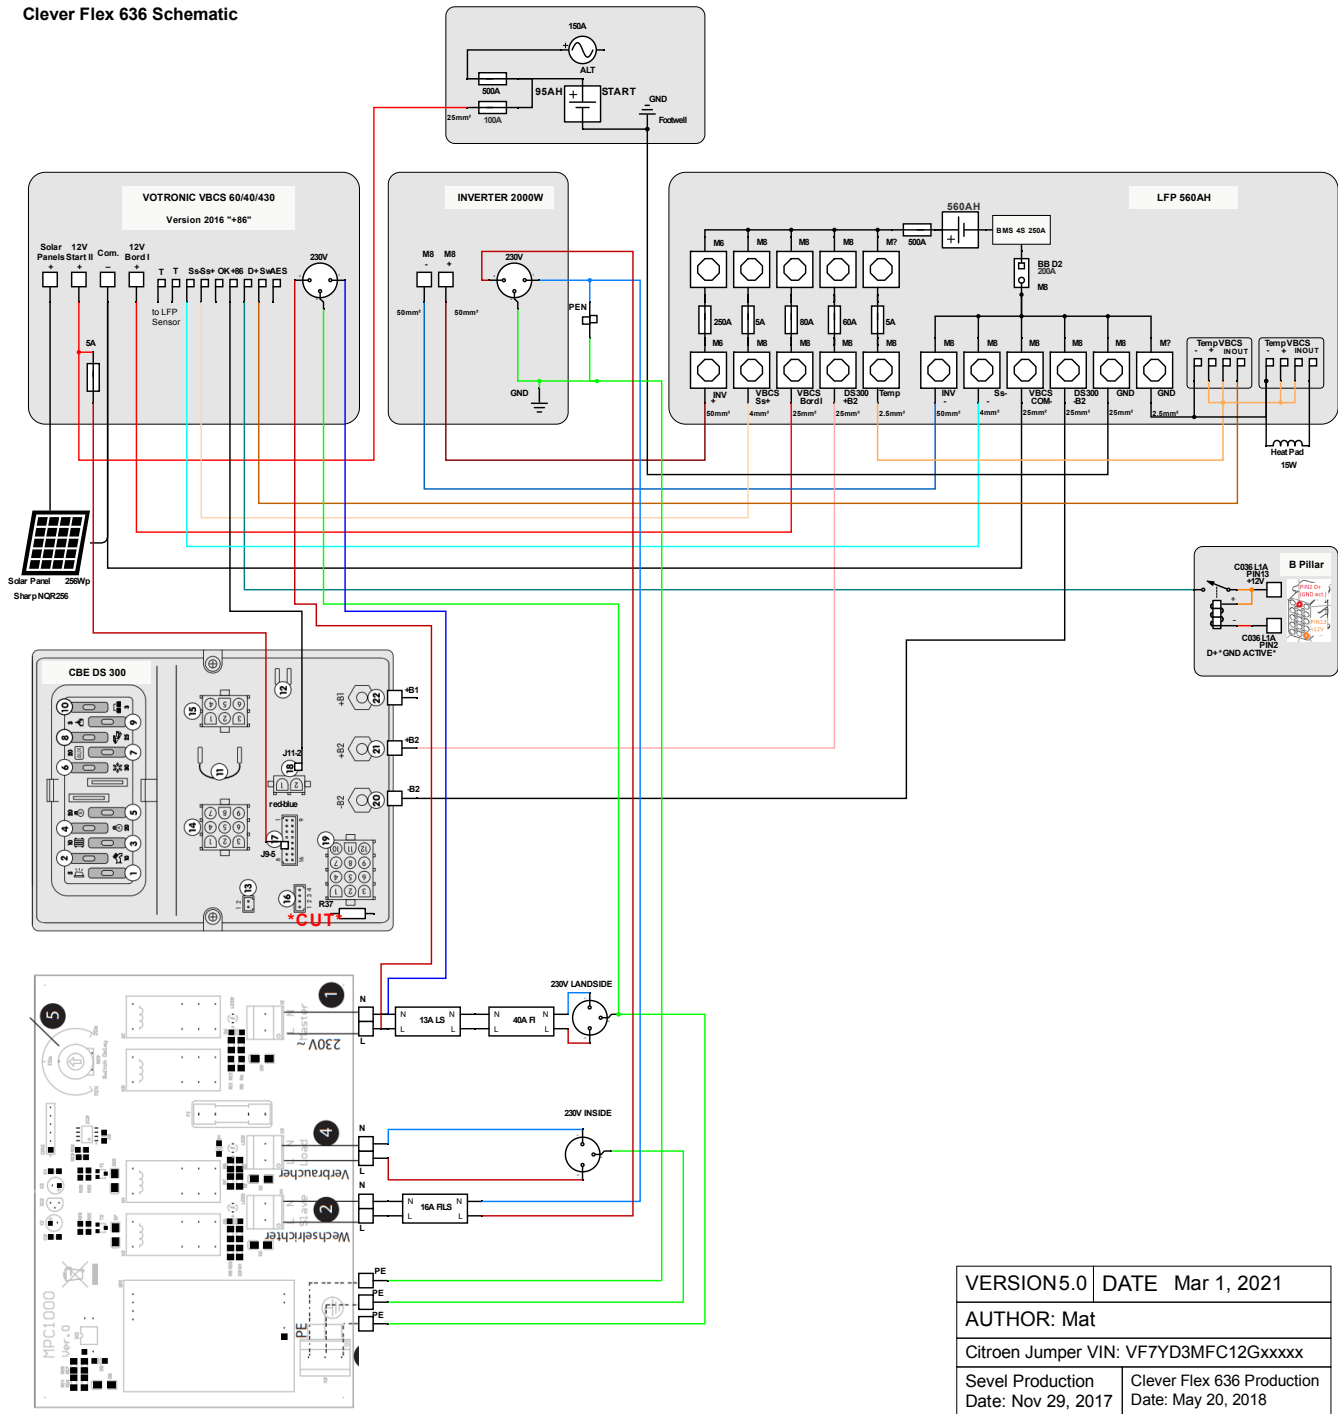

Clever Flex 636 Schematic

VERSION 5.0	DATE Mar 1, 2021
AUTHOR: Mat	
Citroen Jumper VIN: VF7YD3MFC12Gxxxxx	
Sevel Production Date: Nov 29, 2017	Clever Flex 636 Production Date: May 20, 2018